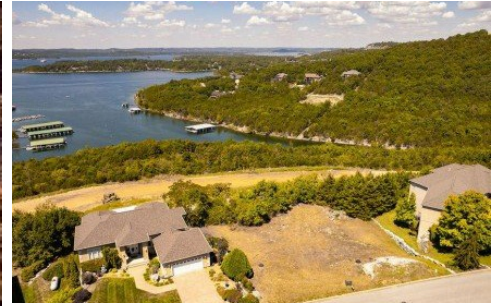

141 Split Rock
Hollister, MO 65672

Powered by lakefrontexpo.com

MLS# SOM60318286

\$175,000

Emerald Pointe Lake View lot has dramatic views of Table Rock sunsets all year! Build the home of your dreams located in one of the premier developments on Table Rock Lake. Amenities include a secure, gated entry, clubhouse with outdoor pool, pickleball courts, fitness room, dry dock marina onsite, boat launch, So much to do. Take a look today as there are not many lots left with these views!