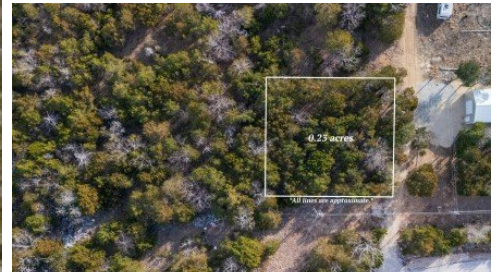

000 Jewel
Protém, MO 65733

Powered by lakefrontexpo.com

MLS# SOM60313979

\$10,000

Great residential lot in a quaint, lake front community on Bull Shoals Lake! Lot measures 100' x 100' on the corner of Clarkson Road and Jewel. This level lot has electric lines running adjacent and is ready for your lake dream! Tucked just into the woods, this lot offers privacy, but quick and easy access to the shores of Bull Shoals Lake. Forget renting cabins and staying at campgrounds, grab this lot and stake your claim!