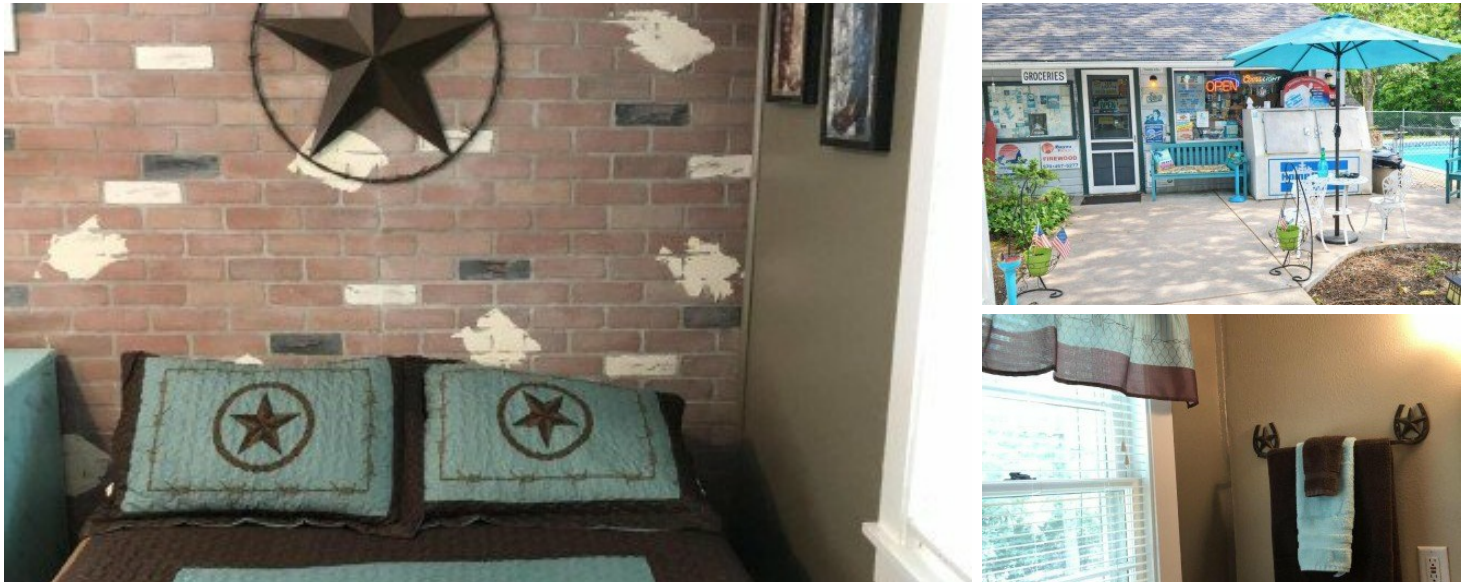

2325 Fout
Gamaliel, AR 72537

Powered by lakefrontexpo.com

MLS# SOM60314061

\$869,900

17 Bedrooms | 13 Bathrooms | 2,480 Sqft

Incredible opportunity to own a thriving resort nestled on 4.5+/- acres along the pristine shores of Lake Norfolk. This turn-key property features a beautifully remodeled owner's home with 3 bedrooms, 2 full baths, and a cozy wood-burning fireplace. Conveniently attached is a spacious convenience store, serving as the last stop before the nearby Fout Boat Dock and public swimming area. The resort features 8 meticulously remodeled cabins and 2 remodeled mobile homes (cabins), offering comfort and charm to guests. Additionally, there are 13 RV spots, ensuring plenty of accommodation options for visitors. 12 of those spots are already booked year round, providing guaranteed income. Guests can enjoy amenities such as a playground, laundry facilities, and an inviting in-ground pool. A large deck provides a perfect spot for relaxation and social gatherings amidst stunning lake views. Situated just minutes from Mountain Home, and a stone's throw from lake access points, this property promises unlimited potential for both business and pleasure.