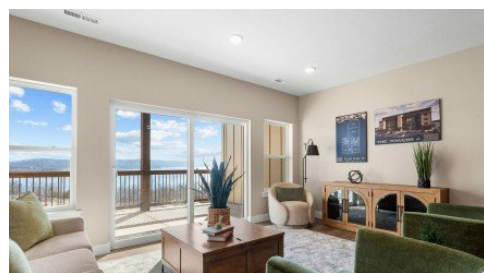

88 Towers Aly Unit #101
Kimberling City, MO 65686

Powered by lakefrontexpo.com

MLS# SOM60314392

\$309,900

2 Bedrooms | 2 Bathrooms | 1,062 Sqft

LUXURY NEW CONSTRUCTION CONDOMINIUMS ON TABLE ROCK LAKE! Welcome to lake living at its finest. These brand new 2 bedroom, 2 bath luxury condominiums are perfectly positioned in one of the most desirable locations on Table Rock Lake, offering breathtaking views and direct access to everything Kimberling City has to offer. Designed for both comfort and style, each residence features an open-concept layout with modern finishes, spacious living areas, and oversized outdoor space ideal for soaking in the sights and sounds of the lake. Large windows flood the interior with natural light while framing stunning lake views. Located just minutes from marinas, dining, shopping and entertainment, this premier lakefront setting combines peaceful water views with unmatched convenience. Whether searching for a full time residence, vacation lake getaway, or as a VRBO investment opportunity, these condos deliver the perfect blend of Location, Luxury and Lifestyle. Be sure and ask about the limited number of Boat Slips available in Kimberling Crossing Marina.