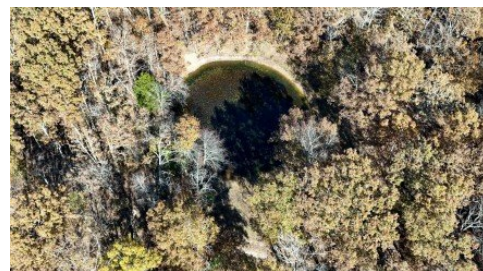

**000 State Route Nn**  
**Mountain View, MO 65548**

Powered by [lakefrontexpo.com](http://lakefrontexpo.com)

**MLS# SOM60309323**

**\$190,000**

Discover 38 beautiful acres featuring gently rolling terrain and a mix of tall pines and mature oaks and a pond. Mostly wooded, this property offers the perfect combination of privacy, usability, and convenience"just minutes from town, schools, and amenities on a paved highway. The land is level to gently rolling, making it ideal for building your dream home, barndominium, or hobby farm. A potential home site provides total seclusion and stunning Ozark sunset views. Electricity is available through Howell Oregon Electric, and rural water access simplifies the building process. With no restrictions, this property is a blank canvas ready for your vision"whether for hunting, recreation, or creating a shared retreat with family and friends. Acreage with this level of access and potential is truly rare!