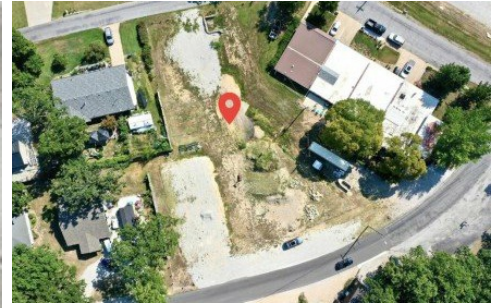

**65 Marina**  
Kimberling City, MO 65686

Powered by lakefrontexpo.com

MLS# SOM60315645

**\$299,000**

Location, potential, and opportunity await with this expansive one-acre commercial lot in the heart of Kimberling City! Offering prime frontage and easy access, this property is the perfect canvas for a variety of commercial ventures. Property is less than a half mile away from Table Rock Lake. With the charm of Kimberling City's waterfront community and a seasonal view of Table Rock Lake (visible during the winter months), this lot offers both beauty and functionality in one. Walking distance to the lake and the Port of Kimberling!