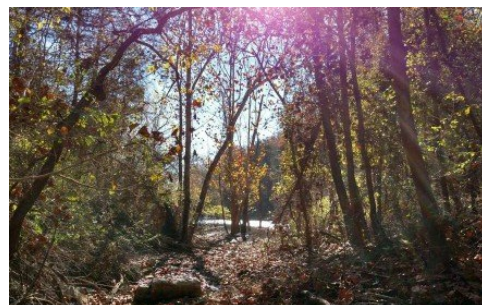

## \$250,000

Great area with beautiful hills and hollows. All mature trees and some lake frontage at the end of the cove. 2 Year round Springs. Secluded with 1/2 mile of National Forest border on the Westside. Close to convenience store, community center, church and marina.