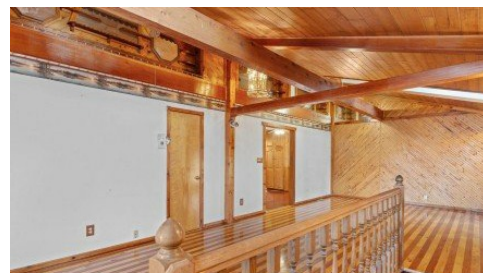

810 Missouri 215
Morrisville, MO 65710

Powered by lakefrontexpo.com

MLS# SOM60312522

\$359,000

2 Bedrooms | 2 Bathrooms | 2,146 Sqft

Welcome to 2,146 sqft of truly unique waterfront living, nestled on 7.35 acres along the Little Sac River. This one-of-a-kind property offers privacy, natural beauty, and a lifestyle that feels like a retreat. Enjoy breathtaking sunrises and sunsets from the wraparound deck spanning three sides of the home, surrounded by peaceful nature in every direction. Inside, you'll find soaring ceilings, beautiful California redwood trim, and hardwood floors that add warmth and character throughout. The walk-out basement with wet bar is ideal for entertaining or relaxing, while a 2-year-old roof provides peace of mind. With its rare waterfront setting, generous acreage, and distinctive design, this home offers an opportunity you don't see often.