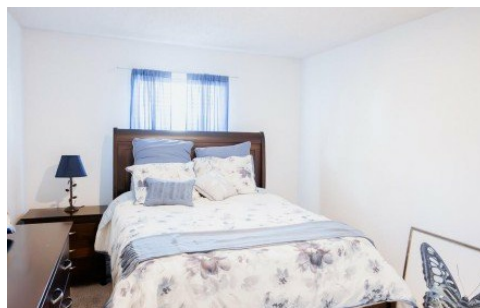

**21246 County Road 295**  
Hermitage, MO 65668

Powered by lakefrontexpo.com

MLS# SOM60294352

**\$296,900**

**3 Bedrooms | 2 Bathrooms | 2,133 Sqft**

AS IS Welcome to your lakeside haven near beautiful Pomme de Terre Lake! This charming 2,133 sq ft, 3-bedroom, 2-bath home offers the perfect balance of peaceful lake living and convenient access to all the local amenities. Whether you're looking for a permanent residence, a vacation home, or a weekend escape, this property checks all the boxes. Nestled just minutes from the harbor, popular restaurants, and a variety of recreational lake activities, this home places you right in the heart of everything Pomme de Terre has to offer. You'll love the spacious interior with its open layout, ideal for entertaining friends or relaxing with family after a day on the water. Step outside into a beautifully maintained, spacious backyard that truly sets this property apart. With mature trees, plenty of open space, and a touch of rustic charm, it's perfect for outdoor gatherings, summer barbecues, or simply enjoying the peaceful surroundings.