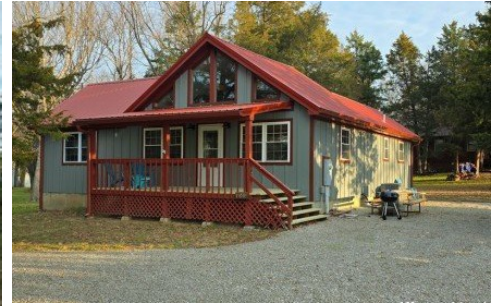

18589 Mimosa Circle
Warsaw, MO 65355

Powered by lakefrontexpo.com

MLS# 3585127

\$249,900

2 Bedrooms | 2 Bathrooms | 960 Sqft

Adorable 2 bdrm 2 bath cabin located in the much sought-after Truman Lake Subdivision of Sterett Creek Village. Home boasts of a wonderful open floor plan with vaulted ceiling letting in tons of natural light. The open floorplan allows for entertaining friends & family after a day on the lake. Kitchen includes lots of storage & all appliances are included. Spacious master bedroom complete with a full bath & walk-in closet. The split floorplan gives privacy to both bedrooms. Just off the second bedroom a full bath & laundry. Owners have just recently had installed new Hardie board siding, a new front deck & luxury vinyl throughout the home. There is also a 12x10 metal storage building for all those extras. Lot is large enough to accommodate a large garage or outbuilding. Located just kitty-corner from the community pool, pickle ball court & basketball court. Take a leisurely walk or jump on your golf to the Marina, where you can dock your boat, have dinner or listen to the music on the weekends. This beautiful community has so much to offer! Hurry! This one won't last!