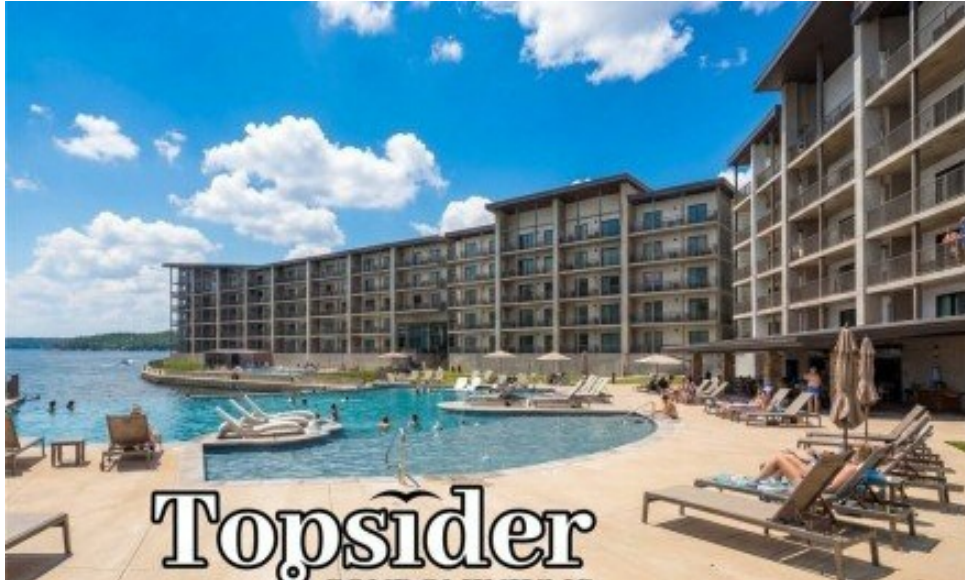

1035 Topsider Lane 416
Osage Beach, MO 65065

Powered by lakefrontexpo.com

MLS# 3585125

\$750,000

3 Bedrooms | 3 Bathrooms | 1,606 Sqft

****RARE 16x48 Boat Slip + 21,000 lb Lift + New Topsider Condo!**** Unit 416 at Topsider Condominiums in the heart of Osage Beach delivers premier Lake of the Ozarks living! Located in the newest Building 4, this 3 bed, 3 bath, ~1,600 sq ft fourth-floor unit features fiama quartz countertops, modern finishes, and stunning sunset views. Enjoy a rare 16x48 boat slip with 30 amp shore power and a 21,000 lb remote-controlled boat lift perfect for larger vessels. Topsider is the lake's most exciting new community with two resort-style pools, EV charging, dog parks, and future pickleball courts. Directly across from Oasis at Lakeport and near top shopping, dining, and the State Park entrance home of the Lake of the Ozarks Shootout.