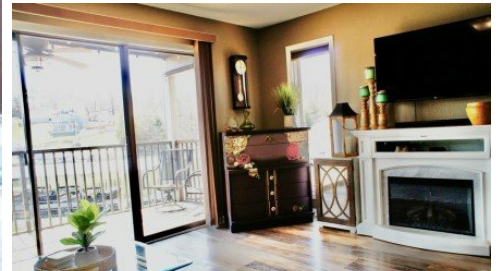

**1522 Harbor Point Drive E205**  
Osage Beach, MO 65065

Powered by lakefrontexpo.com

MLS# 3585085

**\$212,000**

**1 Bedroom | 1 Bathroom | 545 Sqft**

Are you looking for an affordable condo at the lake? This is a great starter condo in the middle of Osage Beach, close to the Hospital, shopping, and restaurants. All the waterfront bars are very close. Red Heads, Shorty Pants, Backwater Jacks, Paradise, Dog Days. This is a great 1 bedroom condo with a 10x30 slip in the community dock. The complex offers a pool, Pickle Ball and Tennis Courts. Recent updates include flooring, paint, interior doors and trim, fixtures and ceiling fans.