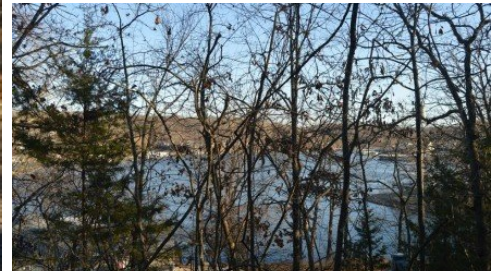

378 Race Track Circle
Linn Creek, MO 65052

Powered by lakefrontexpo.com

MLS# 3585049

\$295,000

3 Bedrooms | 1 Bathroom | 1,240 Sqft

What a package for under \$300,000--Triple-wide (named by owner) cabin on large lot, adjacent vacant lot with lake view, and 2 permitted docks in fabulous Racetrack cove location! Located conveniently off of Highway Y just minutes from shopping, restaurants, and several entertainment venues by land and water. This doesn't come around every day so don't wait to come and explore your options for this unique property.