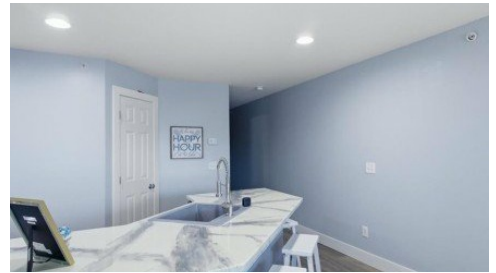

575 Park Place Drive 2B
Kaiser, MO 65047

Powered by lakefrontexpo.com

MLS# 3584171

\$199,900

1 Bedroom | 1 Bathroom | 589 Sqft

This 1-Bed, 1-Bath, condo spans 589 Sq Ft and is perfectly situated in the scenic State Park at the 5 Mile-Marker of the Grand Glaize Arm - and best of all, ZERO STEPS! This Walk-In unit comes TURN-KEY and features many updates such as new LVP flooring, Epoxy Countertops, Newer Appliances and a functional open layout designed for easy lake living. Relax on the screened-in porch and enjoy the peaceful setting after a day on the water! Enjoy a front row seat to Lake of the Ozarks' BIGGEST event - The Shootout, which draws THOUSANDS of guest every year! A 12x32 boat slip is included and NIGHTLY RENTALS are allowed making this unit perfect for a weekend retreat, investment property or full-time living! The complex offers top notch amenities such as an Outdoor Pool, Playground for the Kids, Clubhouse, Fitness Center, Outdoor Grill Area and Fire Pit Area. The Grand Glaize arm is great for tubing, skiing, floating and hanging out with friends/family for a fun filled day on the water. You're just minutes by boat to popular destinations such as Party Cove, Dog Days, Backwater Jacks, Redhead and the Oasis Amusement Park which is set to open in the Fall of 2026! Don't miss this opportunity!